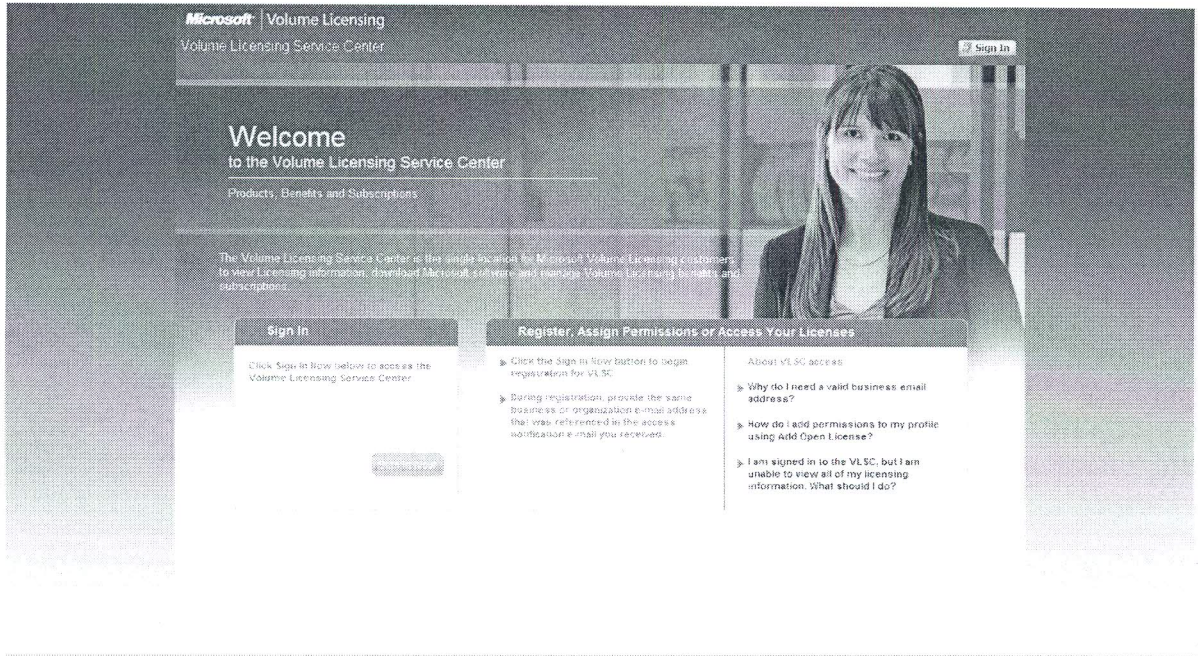

How to view licence agreements.
VLSC - <https://www.microsoft.com/licensing/servicecenter/>

Sign in using your "Live ID"

Sign in screen – enter your "Live ID" and "Password"