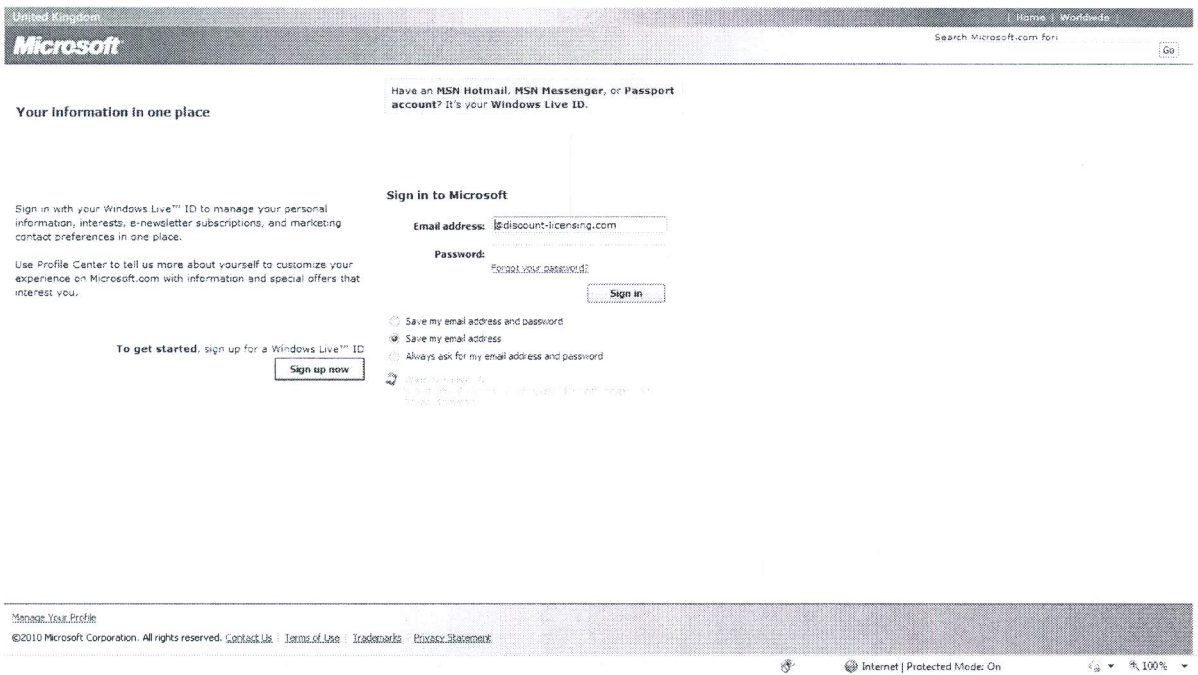

How to view licence agreements.
VLSC - <https://www.microsoft.com/licensing/servicecenter/>

Sign in using your "Live ID"

Sign in screen – enter your "Live ID" and "Password"